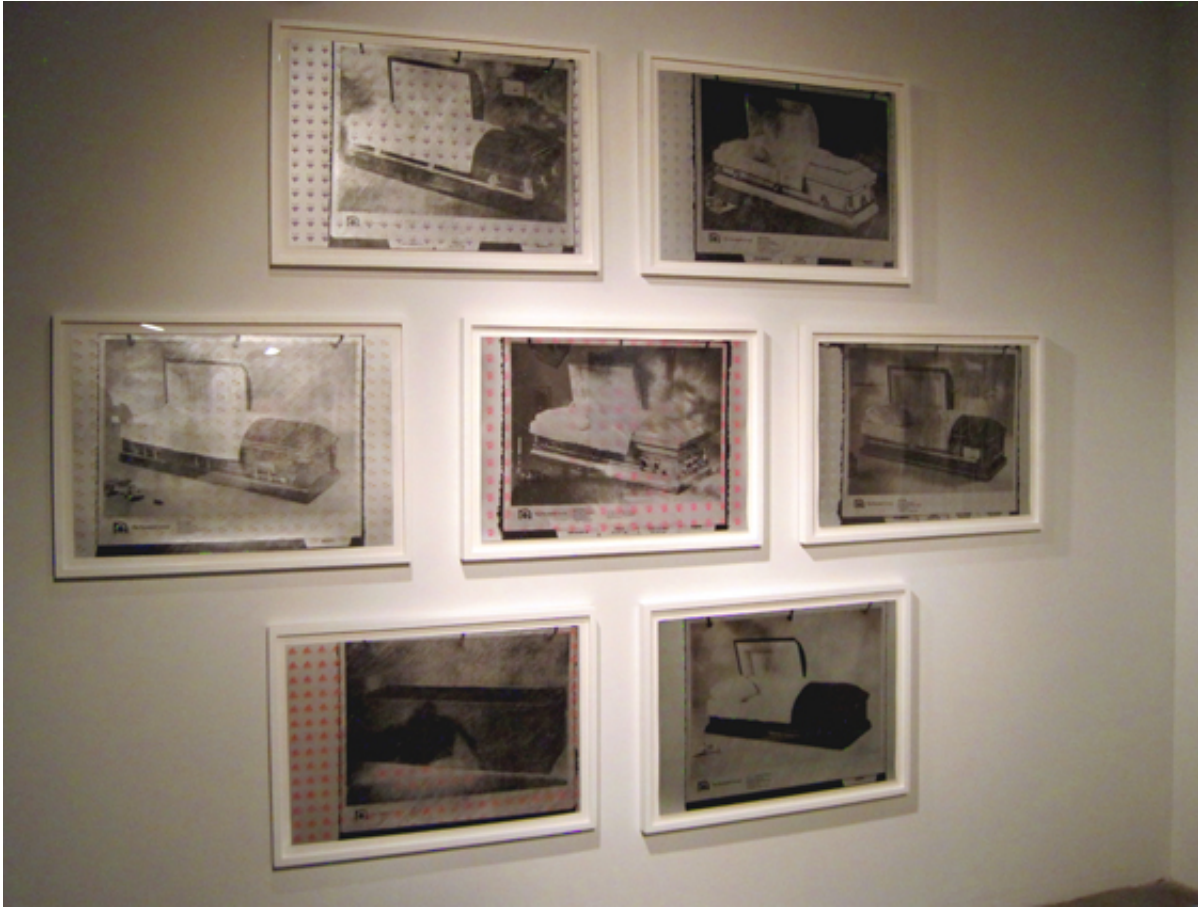

## Default State Network

After a full day at the studio last Saturday I popped into the opening for [Default State Network](#), a new show opening at [Raid Projects](#) curated by NYC based artist [Ryan Wallace](#). I'm always a fan of artist curated shows and DSN does not disappoint with a great mix of painting, photography, printmaking, and sculpture that will excite anyone looking for a mix of craft and concept.

The show features young and upcoming artists [Alex Dodge](#), [Chris Duncan](#), [Elise Ferguson](#), [Glen Baldrige](#), [Will Yackulic](#), [Joseph Hart](#), [Andrew Schoultz](#), [Leslie Shows](#), and [Ryan Wallace](#) himself. The Alex Dodge sculpture (detail pictured above) was by far my favorite work being playful and eerie at once. DSN will be up until February 27th so make sure to stop by and check it out if you're in the LA area.

Drawing | Painting | Sculpture

Tagged Alex Dodge | Andrew Schoultz | Chris Duncan | Default State Network | Elise Ferguson | Glen Baldrige | Joseph Hart | Leslie Shows | Ryan Wallace | Will Yackulic