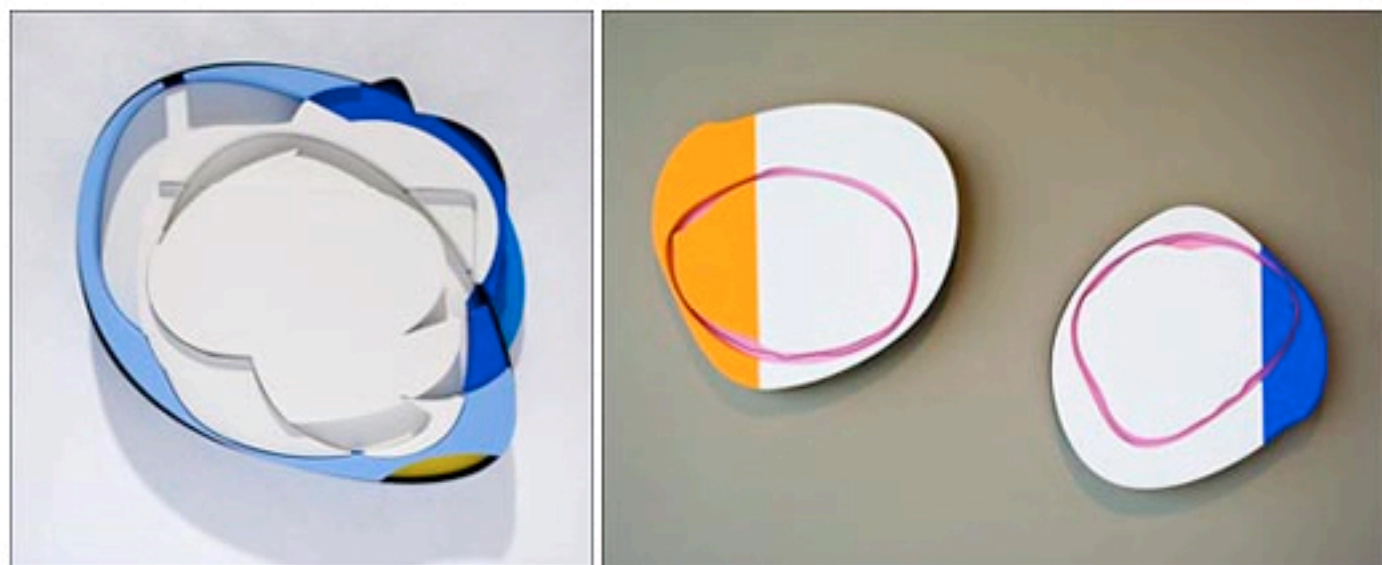

## David Ryan

by Jonah Samson, 8 July 2008

I first fell for David Ryan's work after seeing a couple of small pieces in Mark Moore's booth at Scope New York last year. Now Ryan is back with [a solo show](#) in his signature style at Mark Moore Gallery in Santa Monica. (Click images for detail.)

Ryan creates his very sculptural paintings by intricately stacking together brightly-painted pieces of MDF (medium-density fibreboard). I love the way his interlocking shapes lay on different planes, creating pieces that seem to flow in and out of one another in organic forms. It's easy to allow the slick, design-conscious aesthetic of his work to act as a frivolous distraction from the complexity of each piece. Look closer, and the way the different layers and colors play with shape and shadow force us to spatially interact with the pieces and distort the boundaries between organic and machine, art and design.